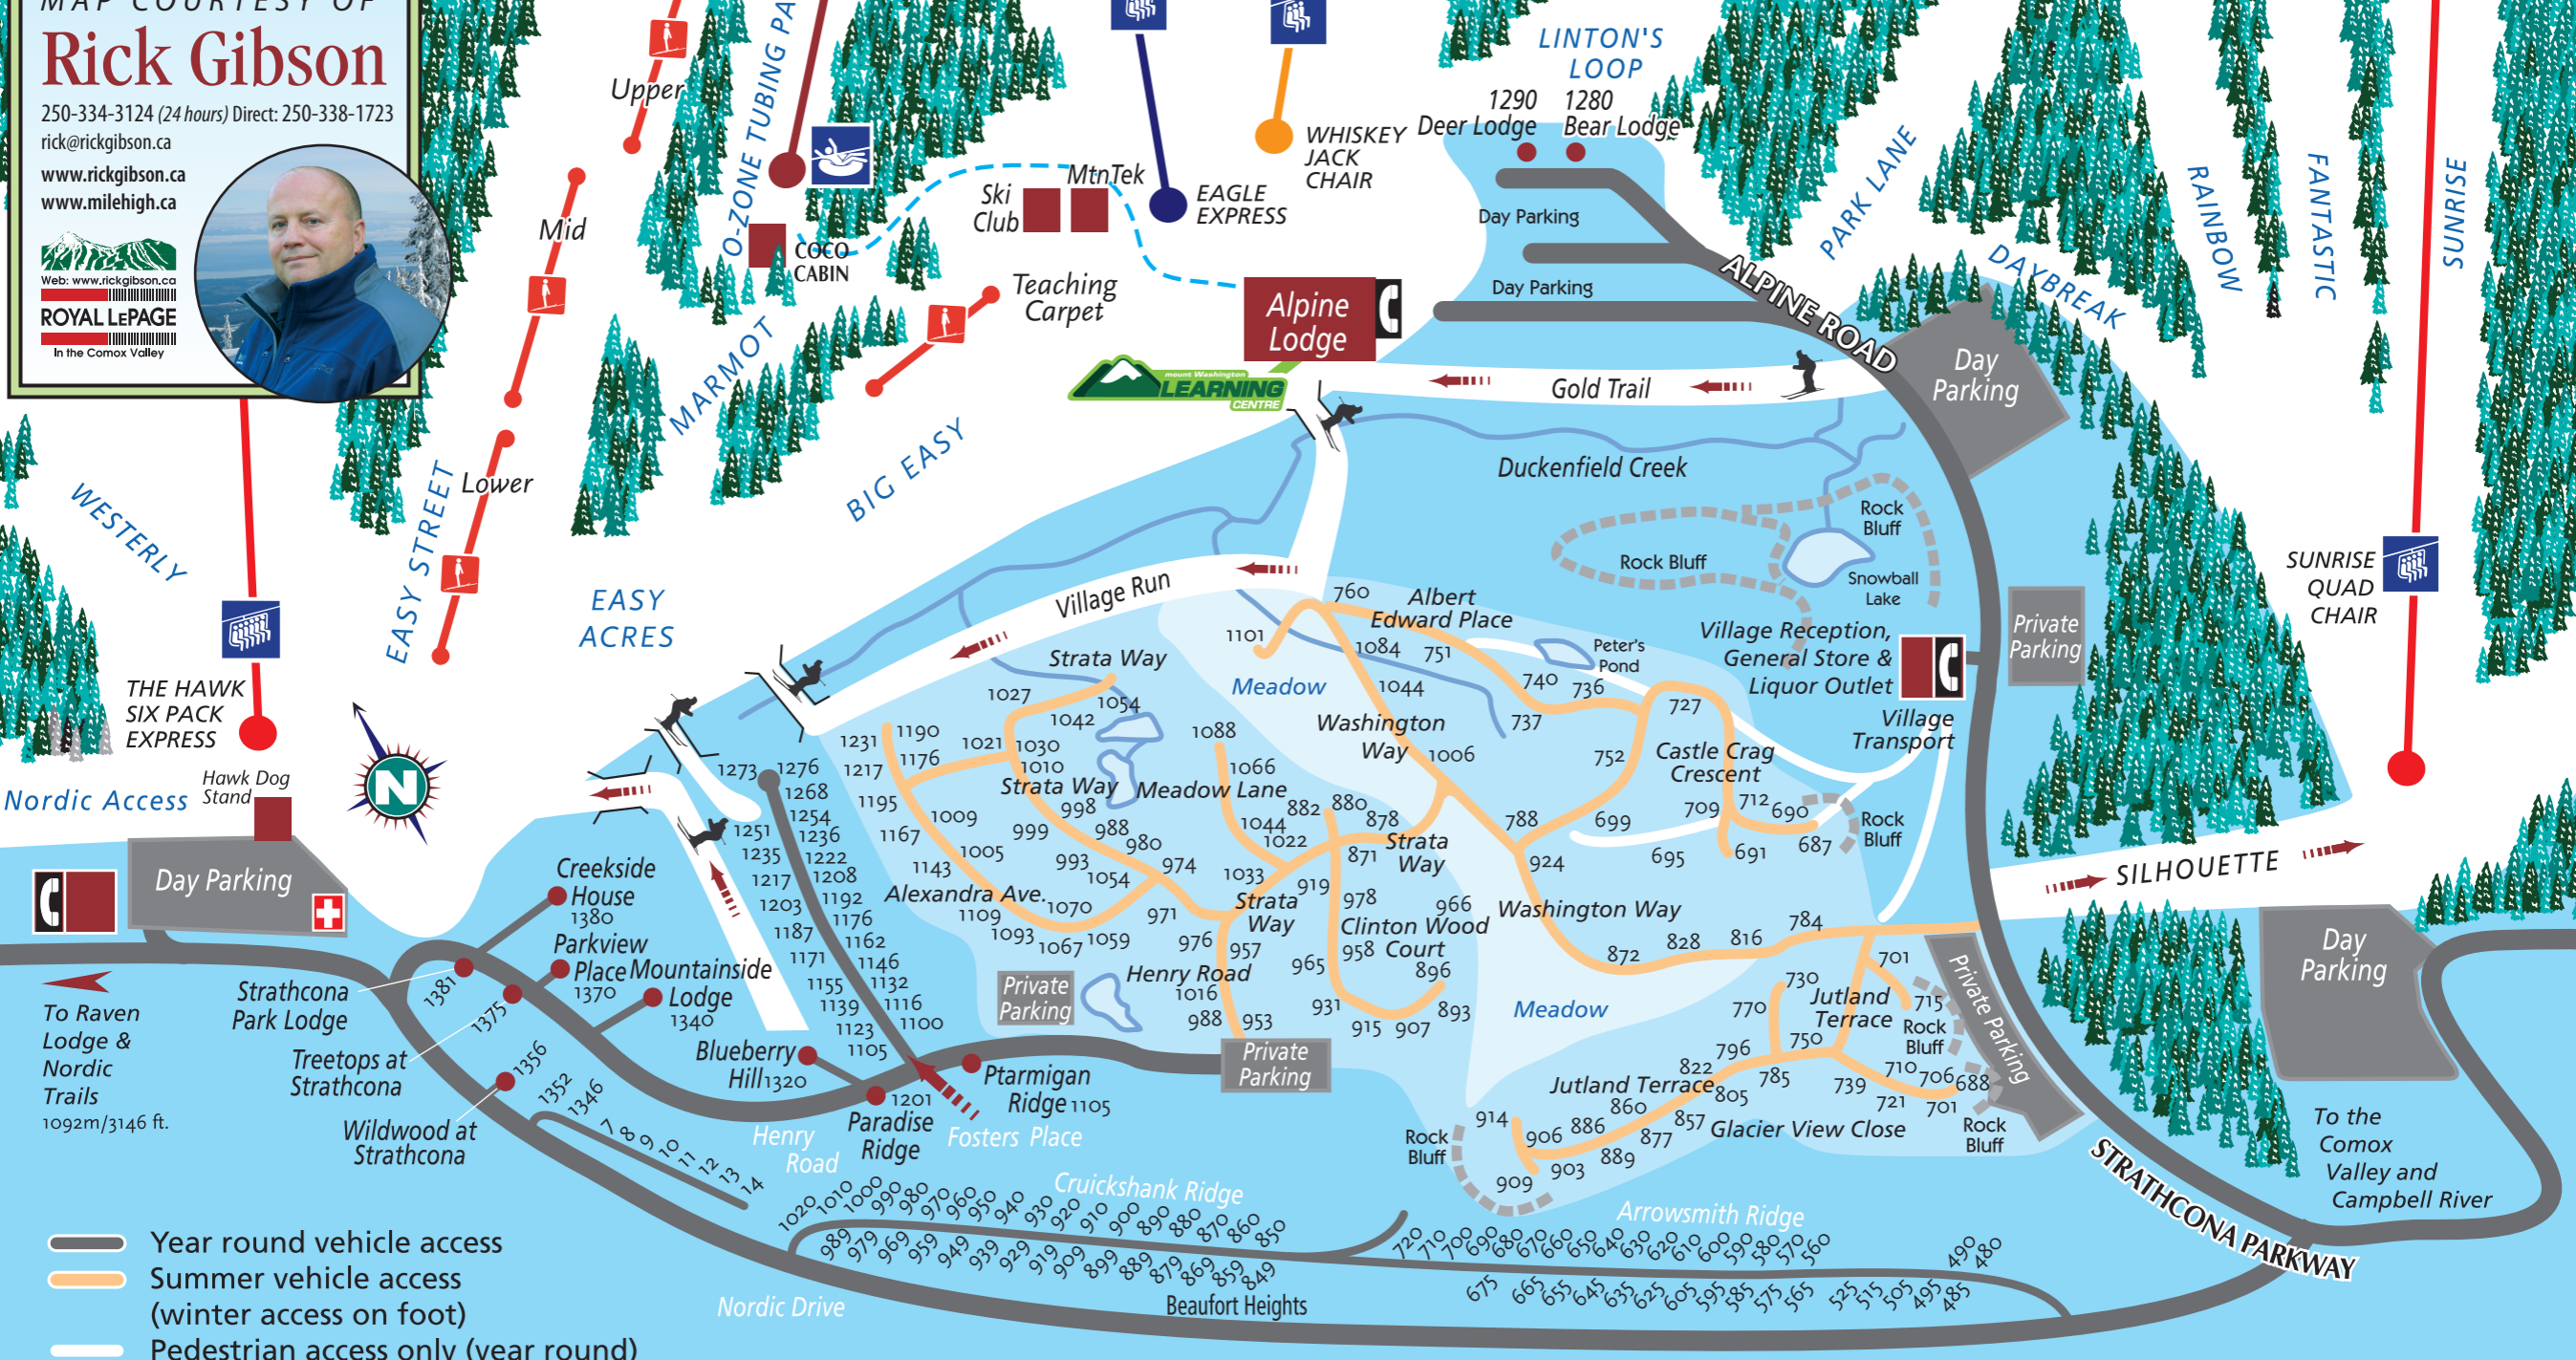

MAP COURTESY OF
Rick Gibson

250-334-3124 (24 hours) Direct: 250-338-1723
rick@rickgibson.ca
www.rickgibson.ca
www.milehigh.ca

- Year round vehicle access
- Summer vehicle access (winter access on foot)
- Pedestrian access only (year round)